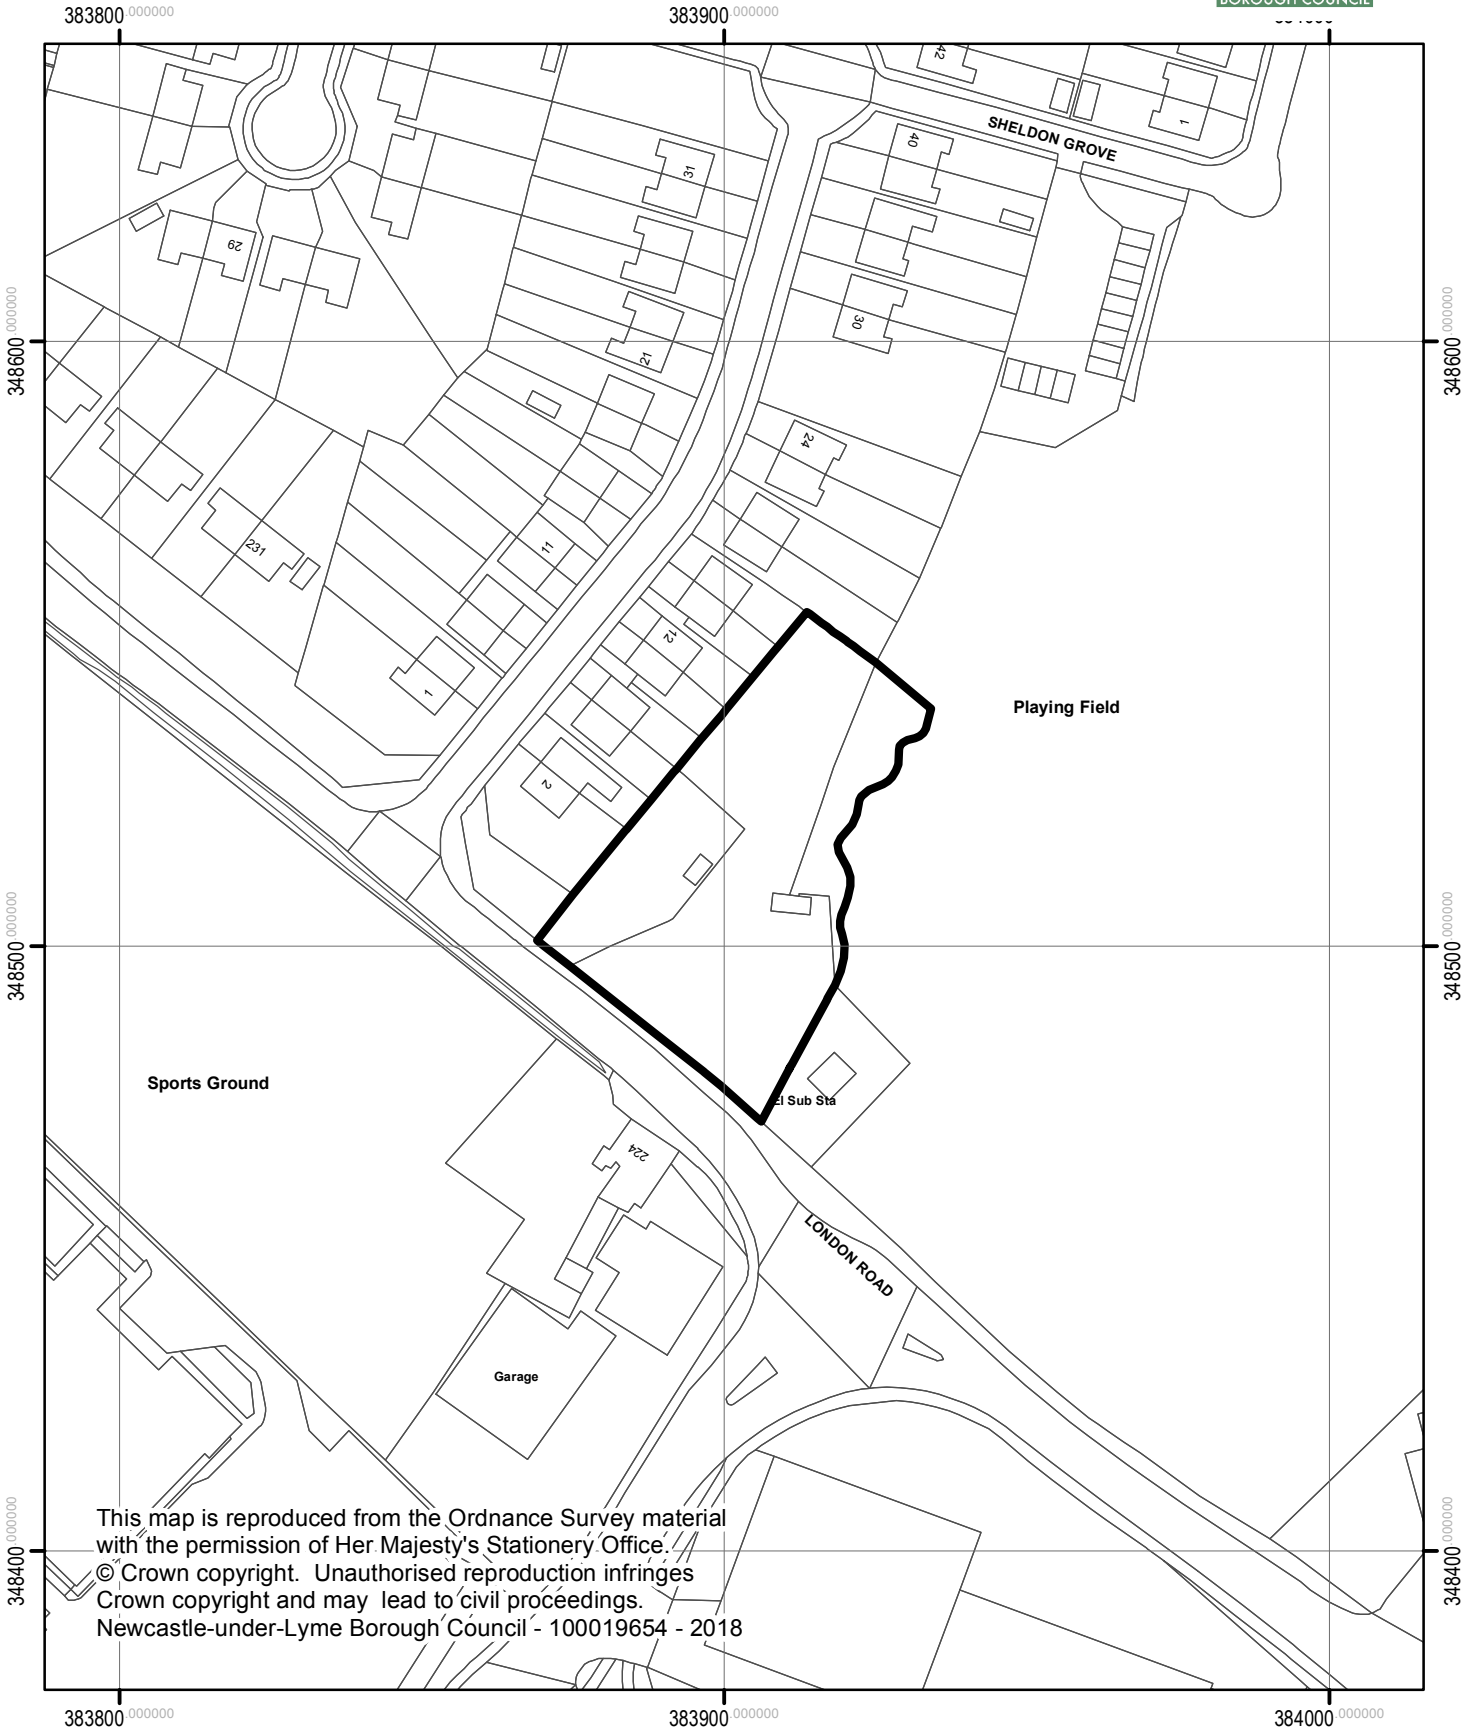

The Bennett Arms, London Road
Chesterton
ST5 7PS

This map is reproduced from the Ordnance Survey material with the permission of Her Majesty's Stationery Office.
© Crown copyright. Unauthorised reproduction infringes Crown copyright and may lead to civil proceedings.
Newcastle-under-Lyme Borough Council - 100019654 - 2018